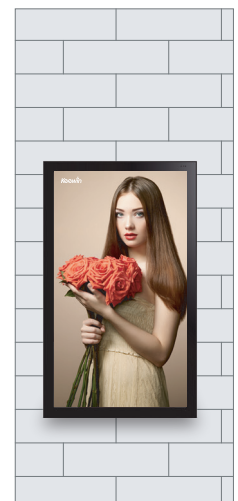

INSTALLATION METHOD