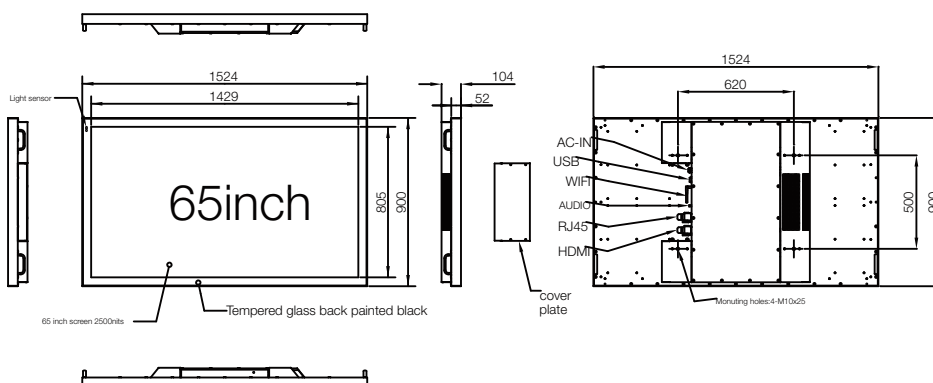

## LCD Display

Size	65
Active Display Area ( H x V mm )	1428.48 x 803.52
Resolution	3840 x 2160
Brightness	2500 nits
Aspect Ratio	16 : 9
Backlight Adjustment	Automatic (Ambient Light Sensor)
Viewing Angle	178°/178°
Backlight Configuration	Direct LED
Operation Life (hours)	50,000

## Mechanical

W x H x D	900 x 1524 x 104 mm
Net Weight	64kg

IR Detail View