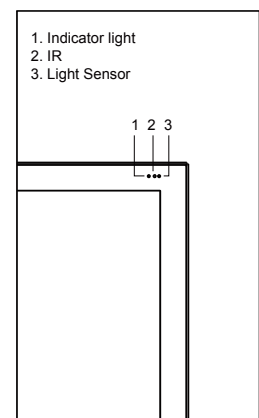

## LCD Display

Size	65
Active Display Area ( H x V mm )	1428.48 x 803.52
Resolution	3840 x 2160
Brightness	2500 nits
Aspect Ratio	16 : 9
Backlight Adjustment	Automatic (Ambient Light Sensor)
Viewing Angle	178°/178°
Backlight Configuration	Direct LED
Operation Life (hours)	50,000

## Mechanical

W x H x D	900 x 1524 x 104 mm
Net Weight	64kg

IR Detail View