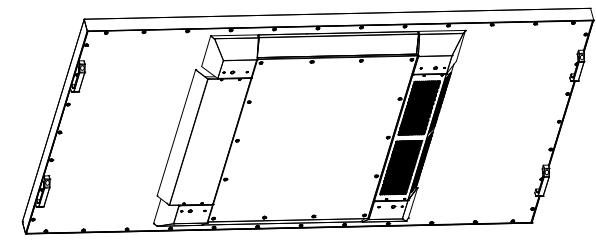

REV	ECN NO.	DESCRIPTION

75 inch screen 2500nits  
Tempered glass back painted black

- AC-IN
- WIFI
- AUDIO
- USB
- RJ45
- HDMI

cover black  
Monuting holes:4-M10x25

X	±0.1		Keewin Display Co., LTD.	TITLE: 75 inch exterior single sided AD-panel3			
XX	±0.01			DRAW:	DATE:	UNIT: MM	DWG NO:
XXX	±0.001			ANG ±0.5	CHKD:	* DATE:	* FINISH:
THESE DRAWINGS AND SPECIFICATION ARE THE PROPERTY OF Keewin Display Co., LTD. AND SHALL NOT BE REPRODUCED COPIED OR USED IN ANY MANNER WITHOUT THE PRIOR WRITTEN CONSENT OF Keewin Display Co.,LTD.			STAD:	* DATE:	* MASS(Kg):		
			APPD:	* DATE:	* SCALE:		
			PRODUCT:	* DATE:	* SCALE:	SHEET: 1 OF 1	MAT'L: *