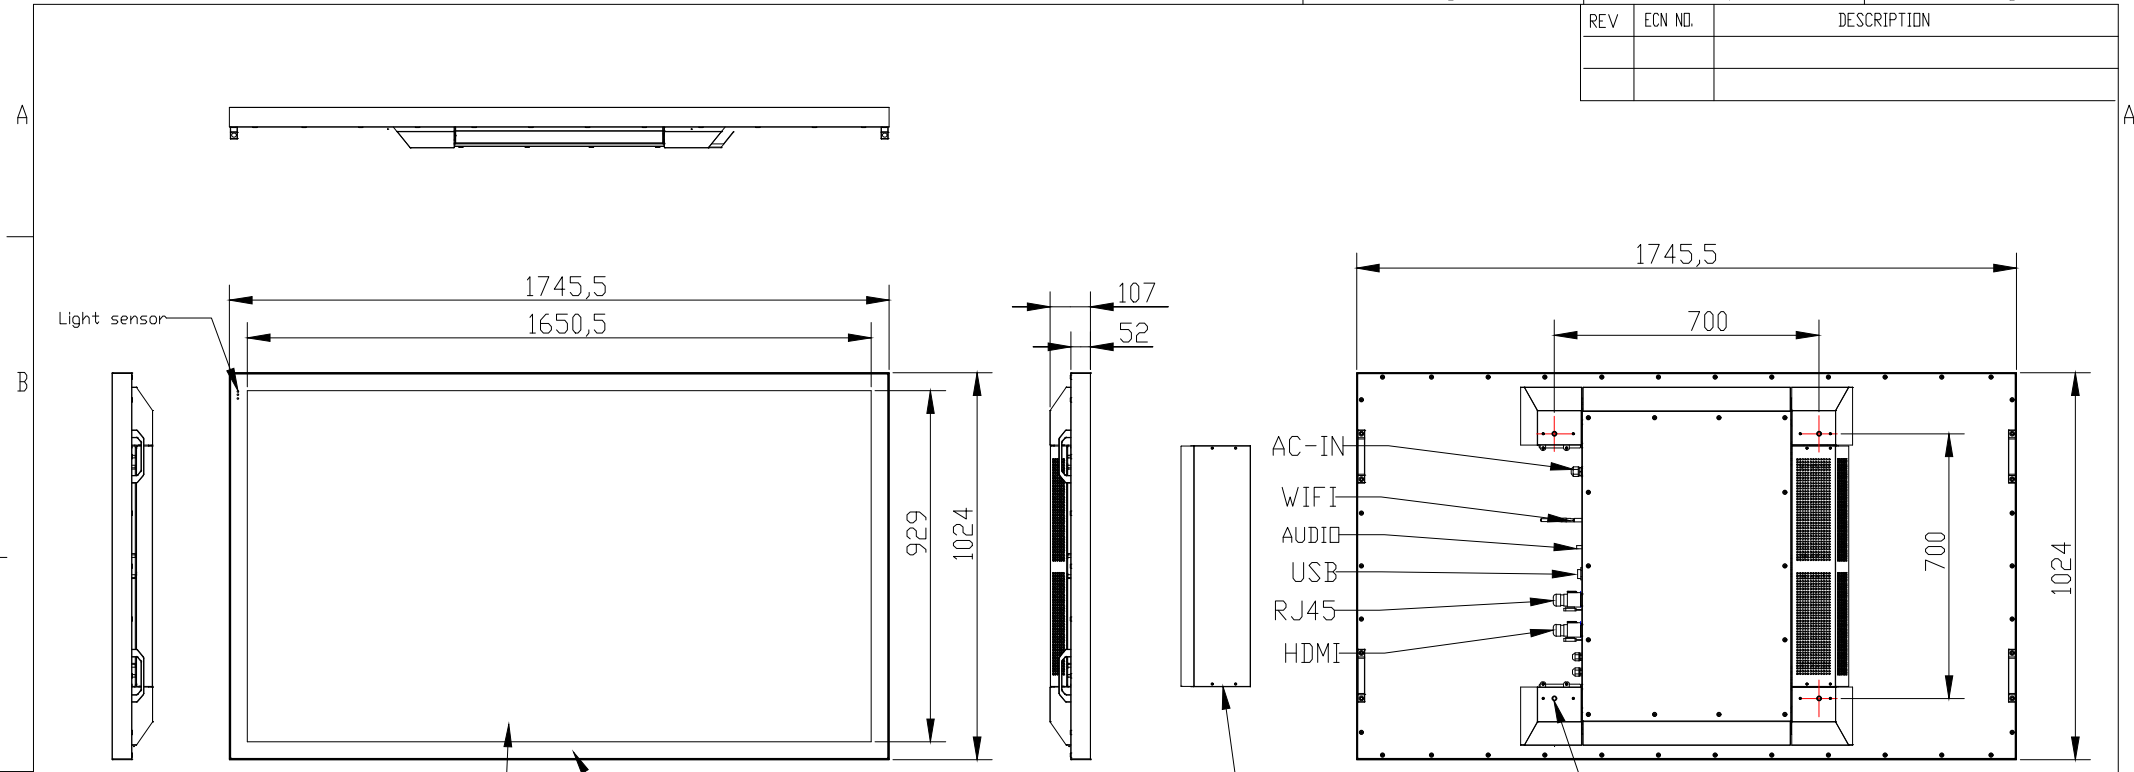

REV	ECN NO.	DESCRIPTION

75 inch screen 2500nits  
Tempered glass back painted black

- AC-IN
- WIFI
- AUDIO
- USB
- RJ45
- HDMI

cover black  
Monuting holes:4-M10x25

X	±0.1		Keewin Display Co., LTD.	TITLE: 75 inch exterior single sided AD-panel3			
XX	±0.01			DRAW:	DATE:	UNIT: MM	DWG NO:
XXX	±0.001			ANG ±0.5	CHKD:	* DATE:	* FINISH:
THESE DRAWINGS AND SPECIFICATION ARE THE PROPERTY OF Keewin Display Co., LTD. AND SHALL NOT BE REPRODUCED COPIED OR USED IN ANY MANNER WITHOUT THE PRIOR WRITTEN CONSENT OF Keewin Display Co.,LTD.			STAD:	* DATE:	* MASS(Kg):		
			APPD:	* DATE:	* SCALE:		
			PRODUCT:	* DATE:	* SCALE:	SHEET: 1 OF 1	MAT'L: *