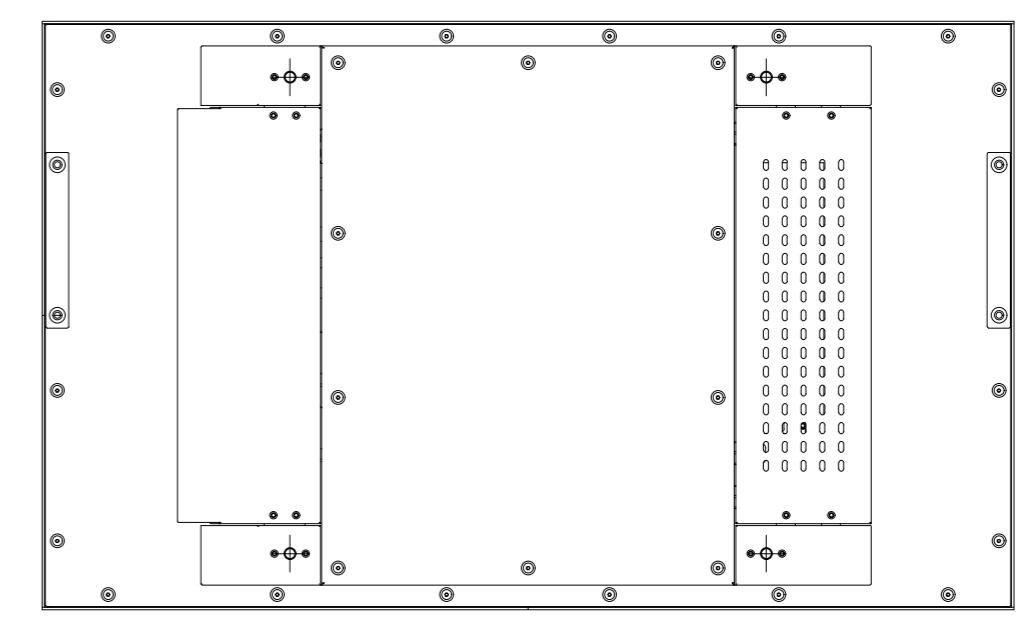

REV	ECN NO.	DESCRIPTION

32 inch screen 2500nits

Tenpered glass back painted black

cover plate

.X	±0.1		Keewin Display Co., LTD.		TITLE: 32 inch exterior single sided AD-panel3	
.XX	±0.01		DRAW:	DATE: Mar-27-24	UNIT'S: MM	DWG NO:
.XXX	±0.001		ANG	±0.5	CHKD: * DATE: * FINISH:	STAD: * DATE: * MASS(Kg): 0.000
THESE DRAWINGS AND SPECIFICATION ARE THE PROPERTY OF Keewin Display Co., LTD. AND SHALL NOT BE REPRODUCED COPIED OR USED IN ANY MANNER WITHOUT THE PRIOR WRITTEN CONSENT OF Keewin Display Co., LTD.			APPD: * DATE: * SCALE: 1:10	PRODUCT: *	SHEET: 1 OF 1	REV V1.0
				MAT'L:		