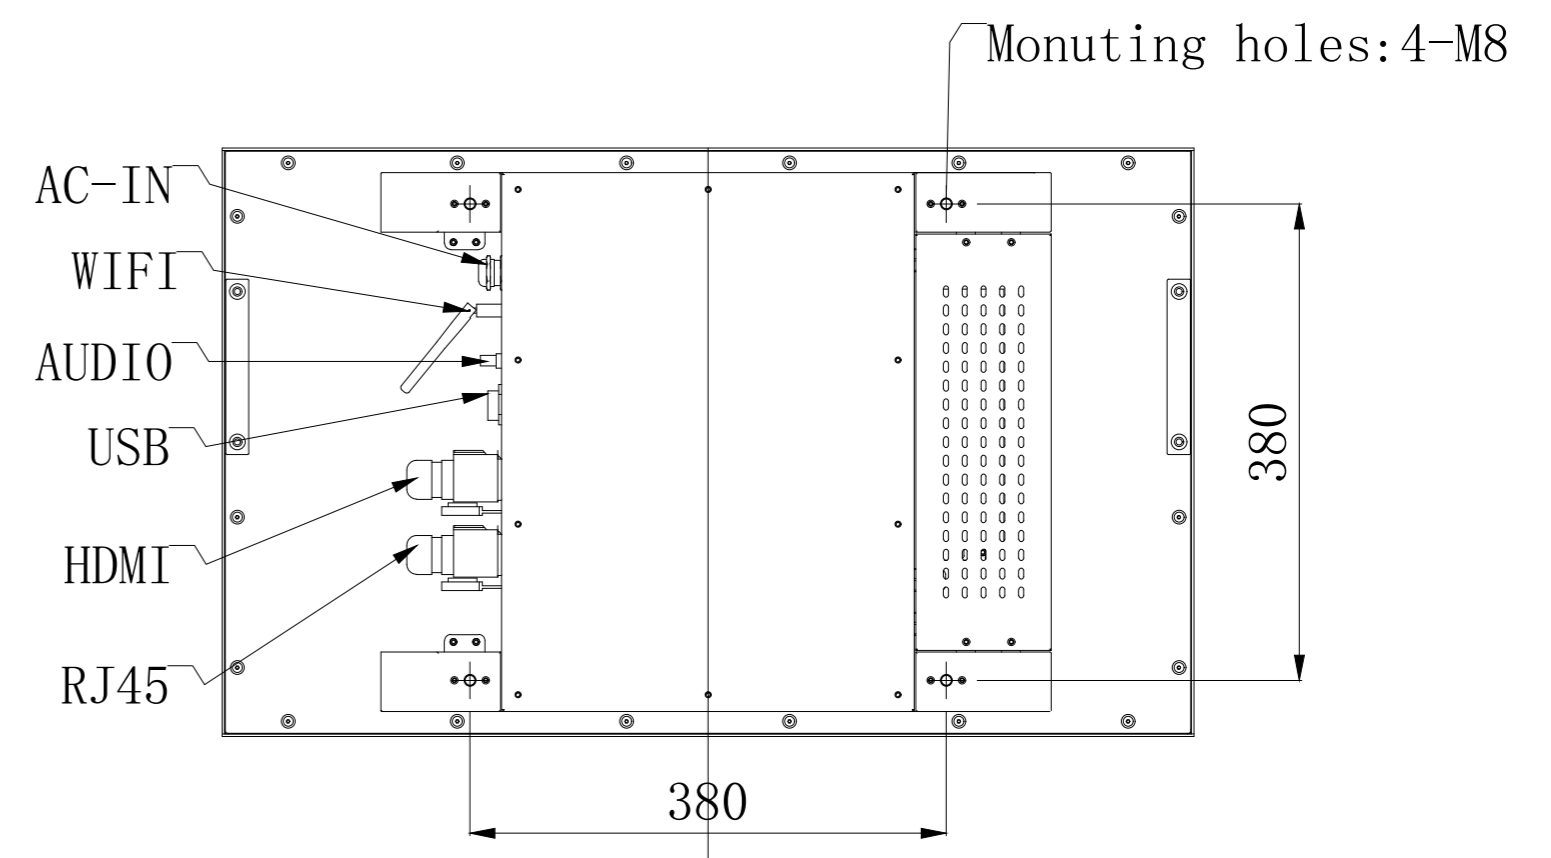

REV	ECN NO.	DESCRIPTION

32 inch screen 2500nits

Tenpered glass back painted black

cover plate

.X	±0.1		Keewin Display Co., LTD.		TITLE: 32 inch exterior single sided AD-panel3	
.XX	±0.01		DRAW:	DATE: Mar-27-24	UNIT'S: MM	DWG NO:
.XXX	±0.001		ANG	±0.5	CHKD: * DATE: * FINISH:	STAD: * DATE: * MASS(Kg): 0.000
THESE DRAWINGS AND SPECIFICATION ARE THE PROPERTY OF Keewin Display Co., LTD. AND SHALL NOT BE REPRODUCED COPIED OR USED IN ANY MANNER WITHOUT THE PRIOR WRITTEN CONSENT OF Keewin Display Co., LTD.			APPD: * DATE: * SCALE: 1:10	PRODUCT: *	SHEET: 1 OF 1	REV V1.0
				MAT'L:		