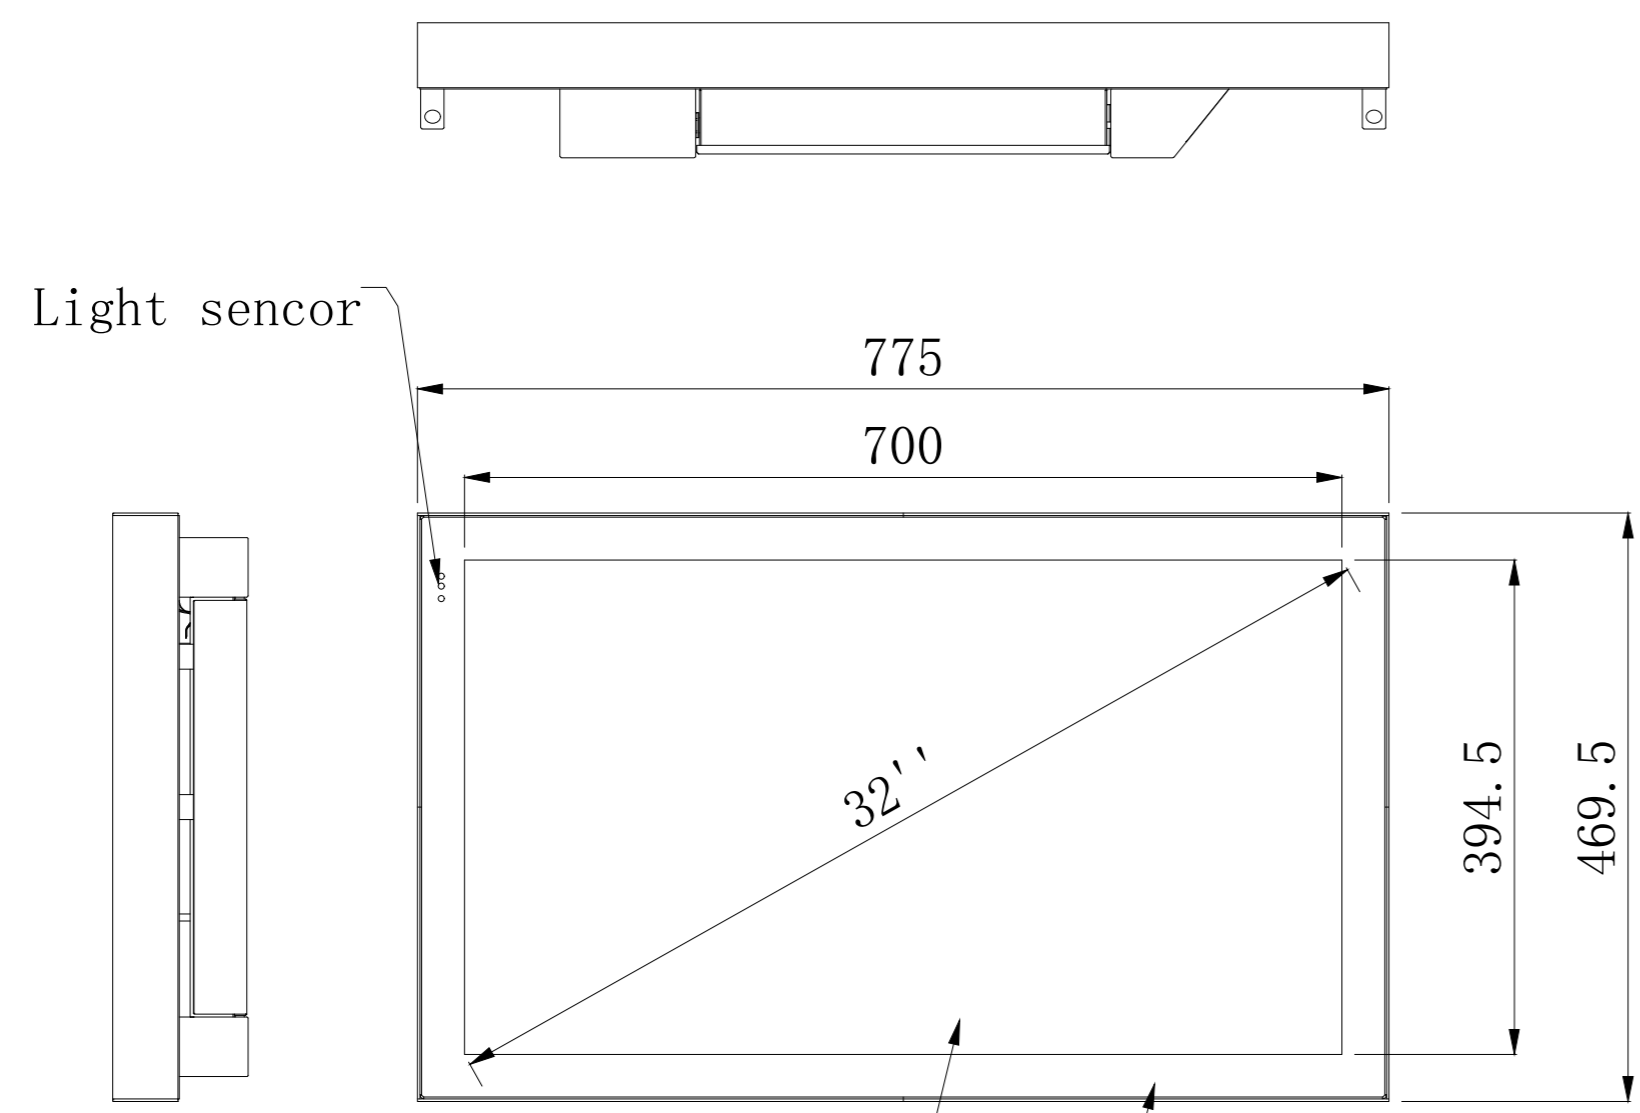

REV	ECN NO.	DESCRIPTION

32 inch screen 2500nits

Tenpered glass back painted black

cover plate

.X	±0.1		Keewin Display Co., LTD.		TITLE: 32 inch exterior single sided AD-panel3	
.XX	±0.01		DRAW:	DATE: Mar-27-24	UNIT'S: MM	DWG NO:
.XXX	±0.001		ANG	±0.5	CHKD: * DATE: * FINISH:	STAD: * DATE: * MASS(Kg): 0.000
THESE DRAWINGS AND SPECIFICATION ARE THE PROPERTY OF Keewin Display Co., LTD. AND SHALL NOT BE REPRODUCED COPIED OR USED IN ANY MANNER WITHOUT THE PRIOR WRITTEN CONSENT OF Keewin Display Co., LTD.			APPD: * DATE: * SCALE: 1:10	PRODUCT: *	SHEET: 1 OF 1	REV V1.0
				MAT'L:		