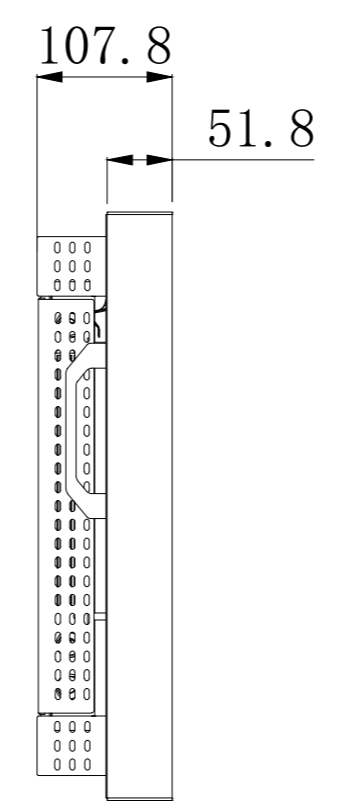

REV	ECN NO.	DESCRIPTION

32 inch screen 2500nits

Tenpered glass back painted black

cover plate

.X	±0.1		Keewin Display Co., LTD.		TITLE: 32 inch exterior single sided AD-panel3	
.XX	±0.01		DRAW:	DATE: Mar-27-24	UNIT'S: MM	DWG NO:
.XXX	±0.001		ANG	±0.5	CHKD: * DATE: * FINISH:	STAD: * DATE: * MASS(Kg): 0.000
THESE DRAWINGS AND SPECIFICATION ARE THE PROPERTY OF Keewin Display Co., LTD. AND SHALL NOT BE REPRODUCED COPIED OR USED IN ANY MANNER WITHOUT THE PRIOR WRITTEN CONSENT OF Keewin Display Co., LTD.			APPD: * DATE: * SCALE: 1:10	PRODUCT: *	SHEET: 1 OF 1	REV V1.0
				MAT'L:		